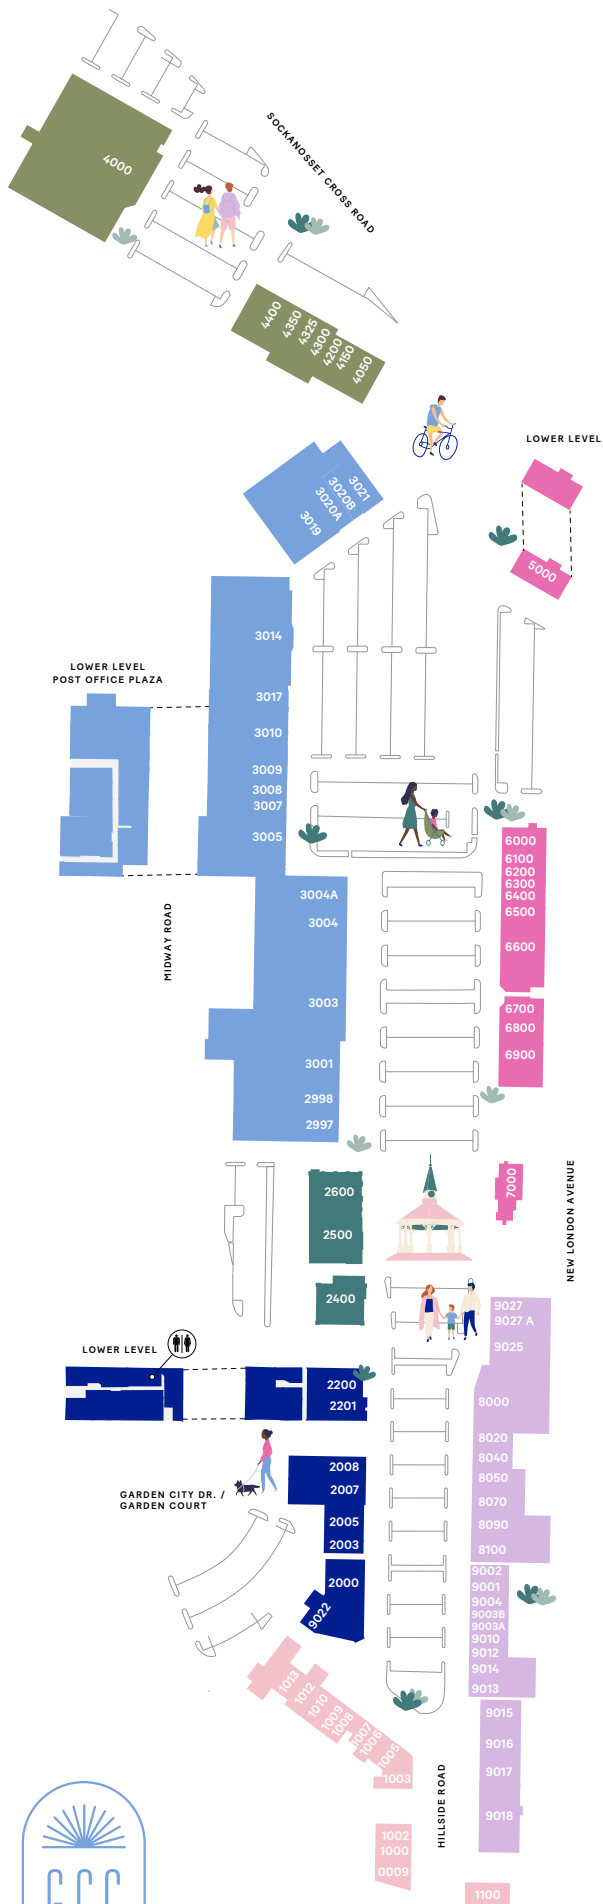

GARDEN CITY CENTER

BEAUTY & WELLNESS

- 8050 BATH & BODY WORKS
- 9003A BLUEMERCURY
- 4300 EUROPEAN WAX CENTER
- 3014 LA FITNESS
- 9001 MINILUXE
- 6500 RESTORE HYPER WELLNESS
- 1002 SEMPER LASER
- 2998 SEPHORA
- 4200 SUPERCUTS
- 3004A ULTA

FASHION & STYLE

- 8100 AERIE
- 9004 AIR AND ANCHOR
- 2000 ANTHROPOLOGIE
- 8000 ATHLETA
- 2007 BANANA REPUBLIC
- 8040 CARTER'S
- 2005 CHICO'S
- 2600 CREWCUTS
- 9015 FRANCESCA'S
- 9027A FREE PEOPLE
- 8000 GAP
- 2600 J. CREW
- 2201 J. JILL
- 3020A JOS. A BANK
- 1007 LILLY PULLITZER
- 9025 LOFT
- 8070 LULULEMON
- 2200 MADEWELL
- 3007 NEW BALANCE
- 2008 NIKE BY CRANSTON
- 6900 PROVIDENCE DIAMOND CO.
- 6800 PD WATCHES
- 3004 OLD NAVY
- 9003B ROWAN
- 1000 SOMA INTIMATES
- 1008 SUNGLASS HUT
- 1009 SWAROVSKI
- 9018 TALBOTS
- 9016 VICTORIA'S SECRET
- 8090 VINEYARD VINES*
- 9010 WHITE HOUSE | BLACK MARKET

HOME

- 3003 THE CONTAINER STORE
- 3001 CRATE & BARREL
- 3009 ETHAN ALLEN
- 6100 LOVESAC
- 2500 POTTERY BARN
- 0009 SLEEP NUMBER
- 3008 TEMPUR-PEDIC
- 9014 WILLIAM SONOMA

FOOD & DRINK

- 1013 APPLEBEE'S
- 2997 ASIA GRILLE
- 2400 AVVIO RISTORANTE
- 2003 BEN AND JERRY'S
- 1012 BISTRO 22
- 1010 CHASKA
- 9027 CHIPOTLE MEXICAN GRILL
- 4050 DUNKIN'
- 6200 FEED THE CHEEKS
- 9022 KAFFEOLOGY
- 6000 LEGAL SEA FOODS
- 7000 NEWPORT CREAMERY
- 9002 PINKBERRY
- 1003 SHAKE SHACK
- 1005 STARBUCK'S
- 6700 SWEETGREEN
- 6600 TAVERN IN THE SQUARE
- 6300 TROPICAL SMOOTHIE CAFE
- 4000 WHOLE FOODS

SPECIALTY & SERVICES

- 6400 AT&T
- 5000 BANK OF AMERICA
- 1100 CITIZEN'S BANK
- 3019 L.L. BEAN
- 1006 MODMAMA
- 3010 THE PAPER STORE
- 3005 PARTY CITY
- 4400 PET SUPPLIES PLUS
- 9012 SWEENOR'S CHOCOLATES
- 3017 VERIZON
- 9013 WARBY PARKER
- 8020 YANKEE CANDLE